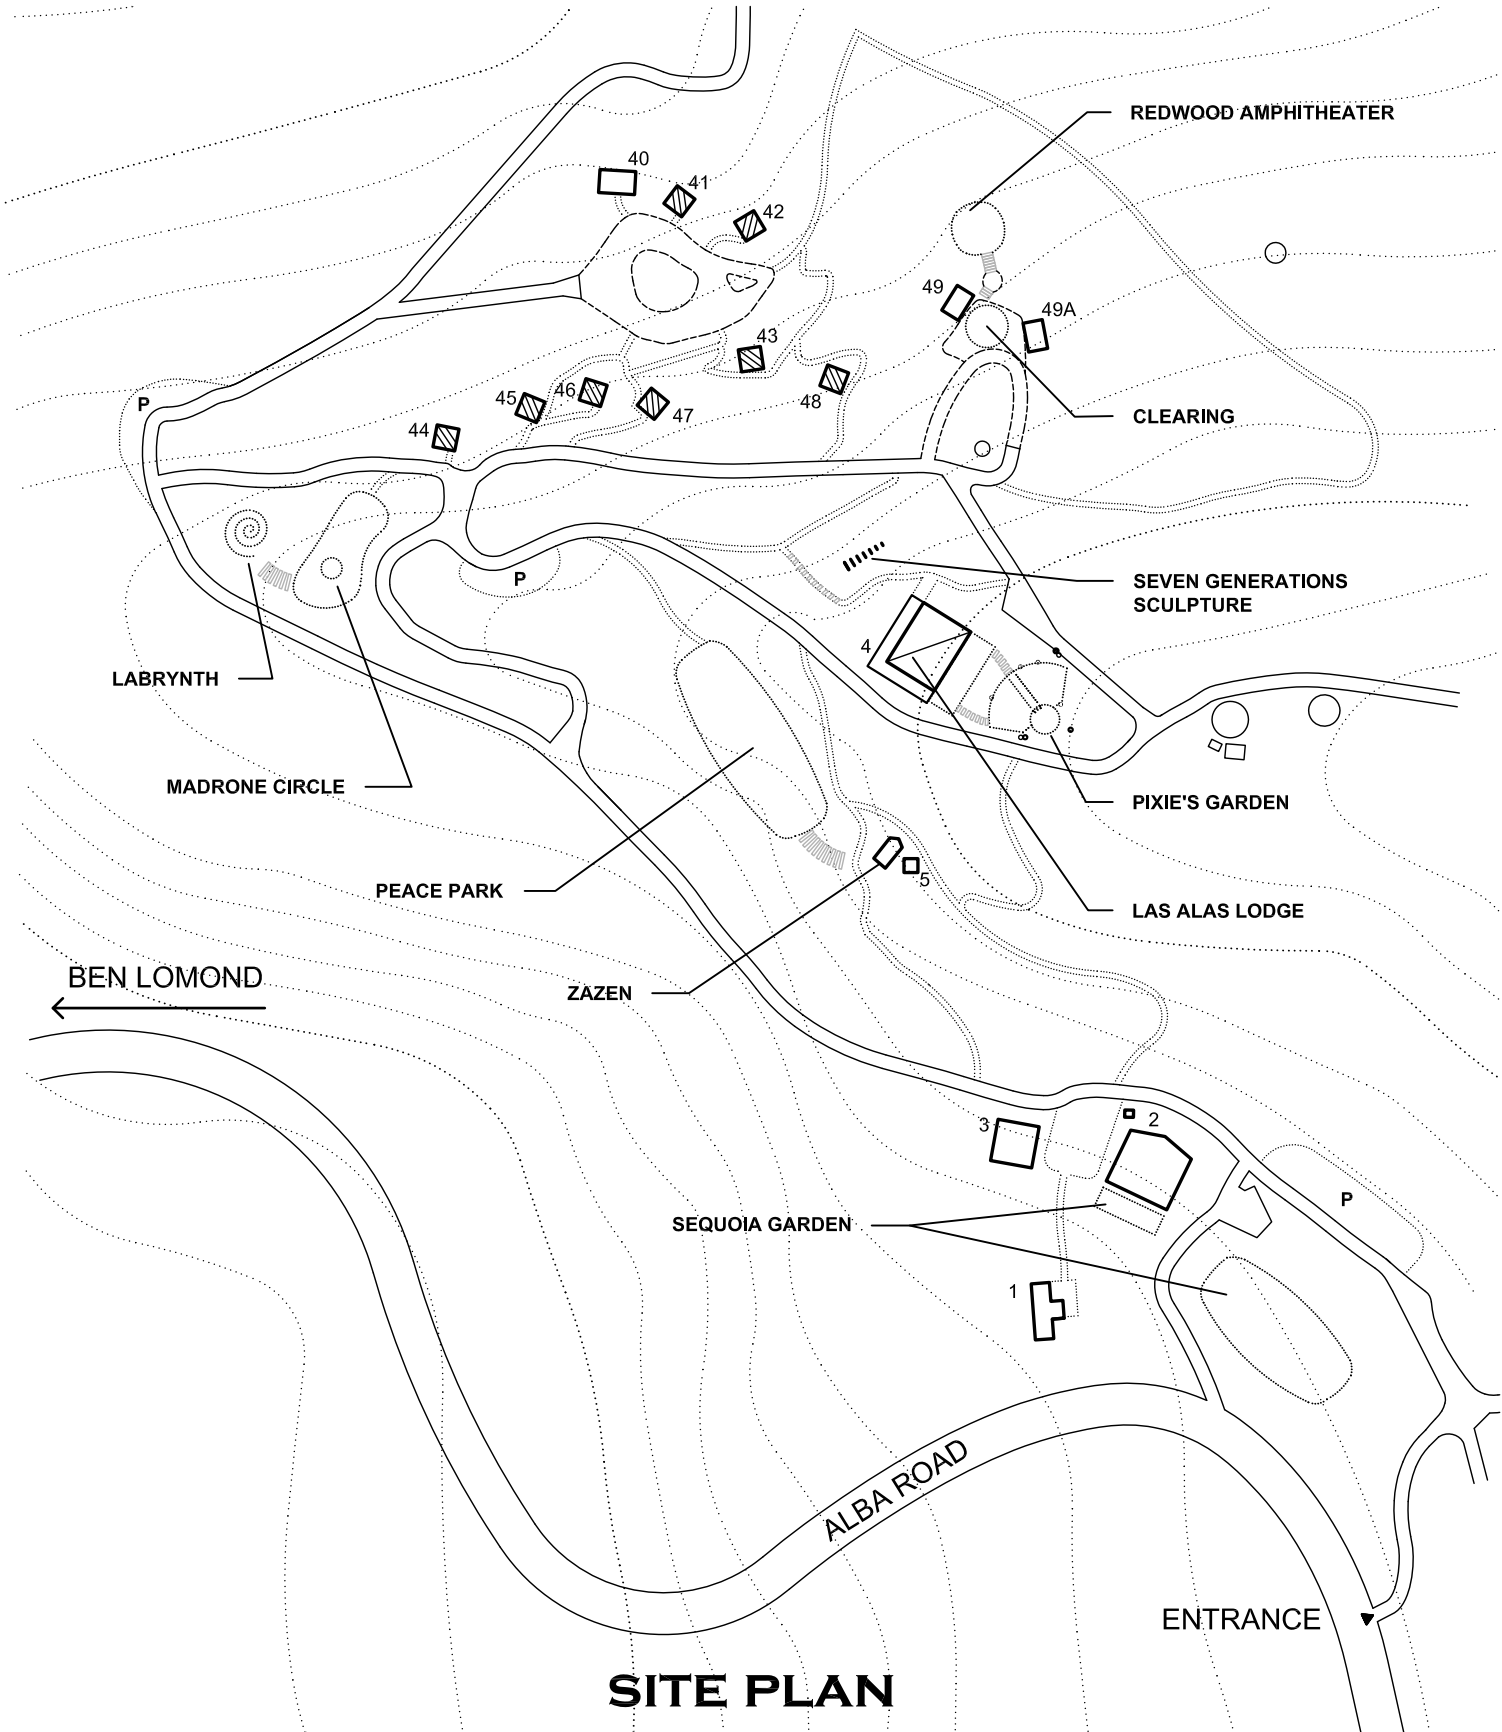

SEQUOIA RETREAT CENTER

BEN LOMOND, CALIFORNIA

SITE PLAN

BUILDINGS

- 1 ALBA VISTA HOUSE
- 2 KITCHEN
- 3 WELCOME CENTER
- 4 LAS ALAS LODGE
- 5 BATH/SHOWER

CABINS

- 40 SPARROW
- 41 SWALLOW
- 42 ROBIN
- 43 DOVE
- 44 SEAGULL
- 45 BLUEJAY
- 46 LARK
- 47 FALCON
- 48 EAGLE
- 49 OWL
- 49A QUAIL

PATHS

- PAVED ROAD
- UNPAVED ROAD
- UNPAVED FOOTPATH
- STEPS